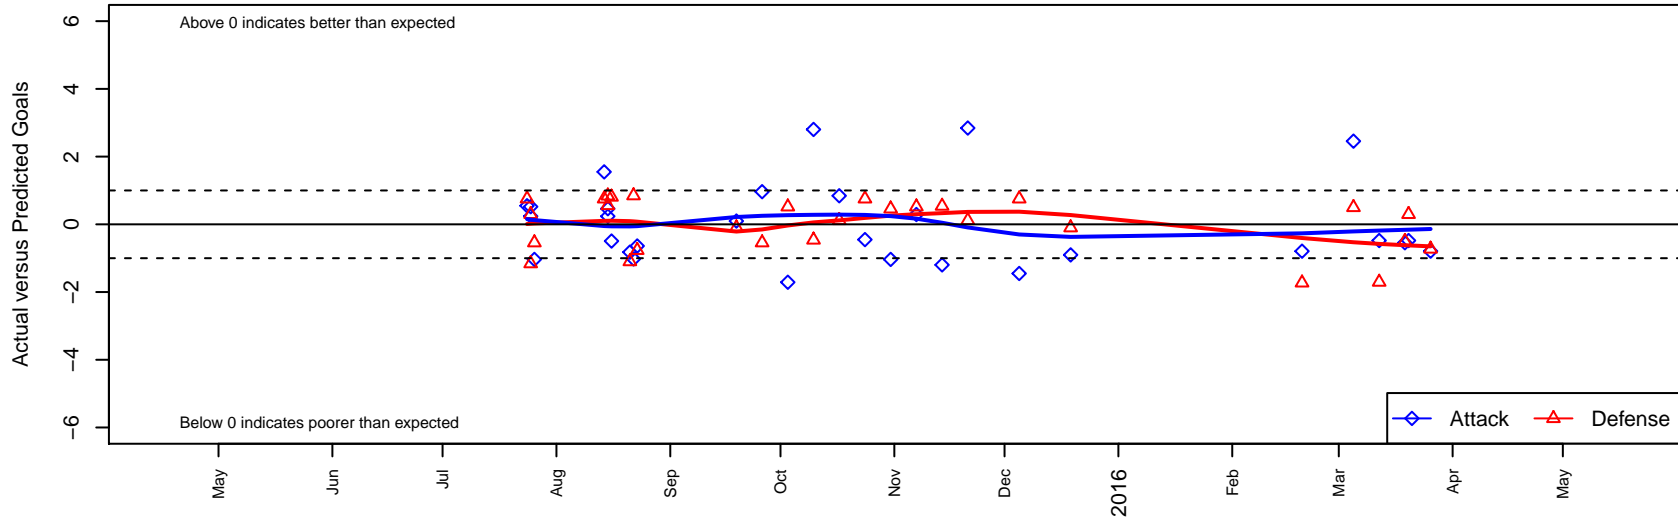

# Silver Lake SC Thunder G03

Silver Lake SC  
 Silver Lake, WA  
 G03 total strength=452  
 attack=0.3 defense=0.3  
 fall league = NPSL Div 3 U12  
 spr league = Spr NPSL Div 2 U12

alt names used:  
 Silver Lake G03 Thunder  
 Silver Lake Thunder  
 SILVER LAKE THUNDER ()  
 SLSC Thunder  
 Silver Lake Thunder

Venues played:  
 2015 Crossfire Select GU12 Silver  
 2015 Bigfoot Silver U12  
 2015 Xtreme Cup GU12 Gold  
 2015 NPSL Division 3 U12  
 2015 Spr NPSL Division 2 U12

**Silver Lake SC Thunder G03**  
 Dots are actual minus expected GF (blue circles) and GA (red triangles).  
 Blue line is smoothed change in attack strength. Red is smoothed change in defense strength.

**attack and defense variance (black dot)  
relative to other teams  
and top 10 in region**

**attack and defense rating  
relative to others at age  
and all opponents in last 13 months**

**Performance relative to 13 month average**