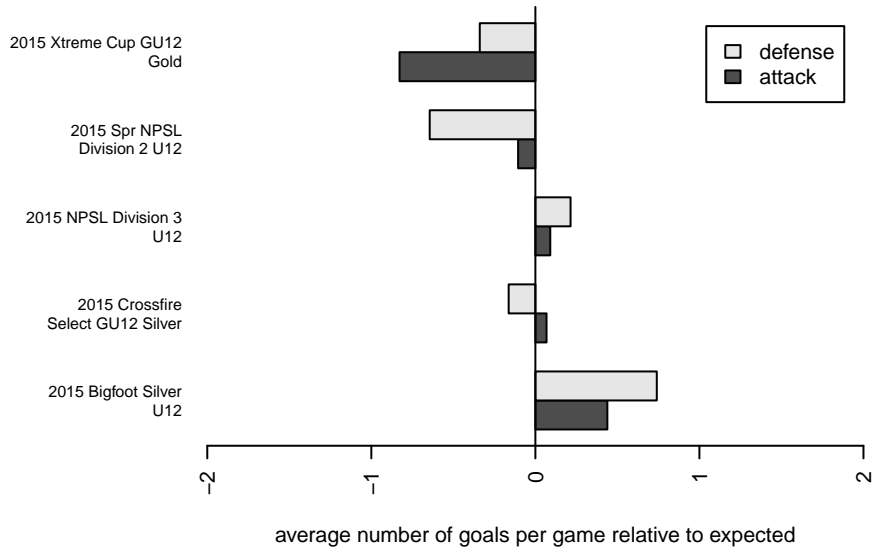

# Silver Lake SC Thunder G03

Silver Lake SC  
 Silver Lake, WA  
 G03 total strength=452  
 attack=0.3 defense=0.3  
 fall league = NPSL Div 3 U12  
 spr league = Spr NPSL Div 2 U12

alt names used:  
 Silver Lake G03 Thunder  
 Silver Lake Thunder  
 SILVER LAKE THUNDER ()  
 SLSC Thunder  
 Silver Lake Thunder

Venues played:  
 2015 Crossfire Select GU12 Silver  
 2015 Bigfoot Silver U12  
 2015 Xtreme Cup GU12 Gold  
 2015 NPSL Division 3 U12  
 2015 Spr NPSL Division 2 U12

**Silver Lake SC Thunder G03**  
 Dots are actual minus expected GF (blue circles) and GA (red triangles).  
 Blue line is smoothed change in attack strength. Red is smoothed change in defense strength.

**attack and defense variance (black dot)  
relative to other teams  
and top 10 in region**

**attack and defense rating  
relative to others at age  
and all opponents in last 13 months**

**Performance relative to 13 month average**