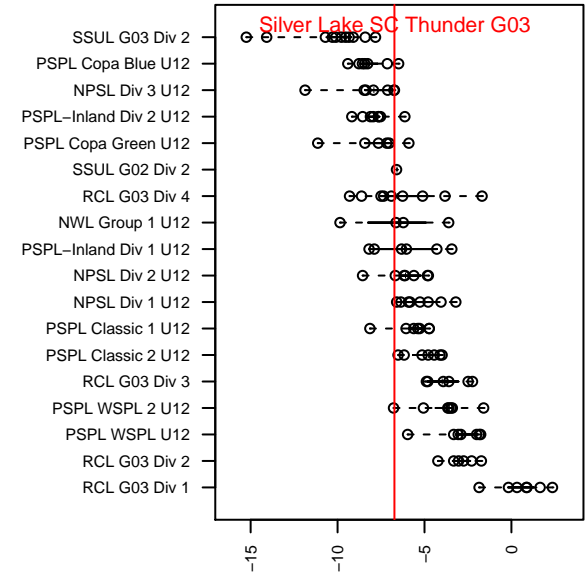

# Silver Lake SC Thunder G03

Silver Lake SC  
 Silver Lake, WA  
 G03 total strength=452  
 attack=0.3 defense=0.3  
 fall league = NPSL Div 3 U12  
 spr league = Spr NPSL Div 2 U12

alt names used:  
 Silver Lake G03 Thunder  
 Silver Lake Thunder  
 SILVER LAKE THUNDER ()  
 SLSC Thunder  
 Silver Lake Thunder

Venues played:  
 2015 Crossfire Select GU12 Silver  
 2015 Bigfoot Silver U12  
 2015 Xtreme Cup GU12 Gold  
 2015 NPSL Division 3 U12  
 2015 Spr NPSL Division 2 U12

**Silver Lake SC Thunder G03**  
 Dots are actual minus expected GF (blue circles) and GA (red triangles).  
 Blue line is smoothed change in attack strength. Red is smoothed change in defense strength.

**attack and defense variance (black dot)  
relative to other teams  
and top 10 in region**

**attack and defense rating  
relative to others at age  
and all opponents in last 13 months**

**Performance relative to 13 month average**