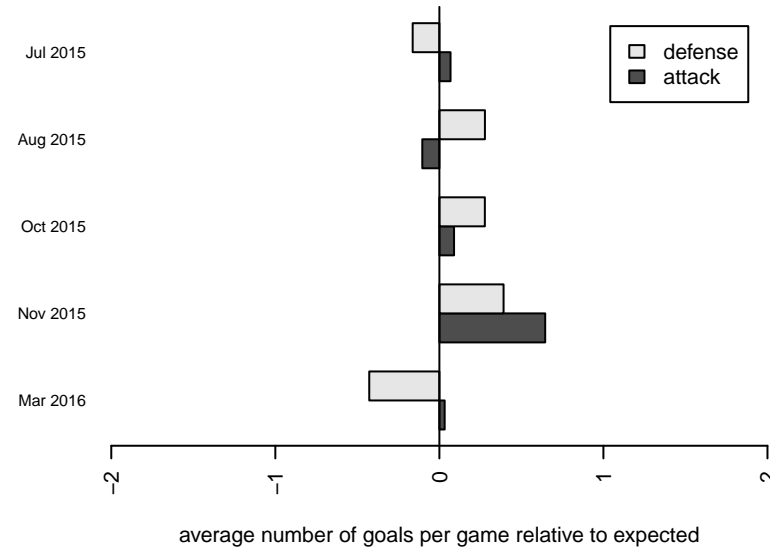

Performance relative to 13 month average